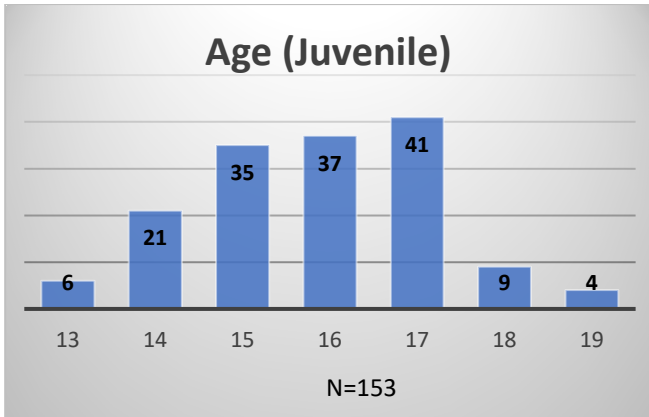

Daily Data Dashboard – January 8, 2024
Demographics for JTDC Population
Monday Morning Midnight Count

Total # of probation Involved youth¹: 1,335

¹ Probation Active: Any youth who is pending sentencing with an active social history, has been formally placed on probation or supervision with Cook County Juvenile Probation on the date of the report.

*Age, Gender and Race for Criminal Court population (N=1) is not represented in this report.

Daily Data Dashboard – January 8, 2024
Demographics for JTDC Population
Monday Morning Midnight Count

Data sources: cFive Supervisor – Probation Population and RMIS – JTDC Population