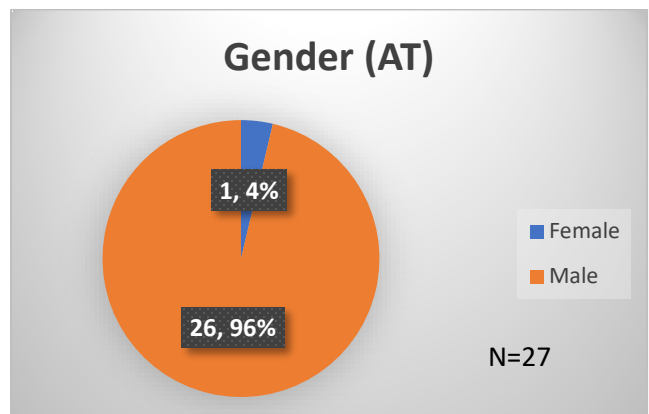

Daily Data Dashboard – January 8, 2024
Demographics for JTDC Population
Monday Morning Midnight Count

Total # of probation Involved youth¹: 1,335

¹ Probation Active: Any youth who is pending sentencing with an active social history, has been formally placed on probation or supervision with Cook County Juvenile Probation on the date of the report.

*Age, Gender and Race for Criminal Court population (N=1) is not represented in this report.

Daily Data Dashboard – January 8, 2024
Demographics for JTDC Population
Monday Morning Midnight Count

Data sources: cFive Supervisor – Probation Population and RMIS – JTDC Population