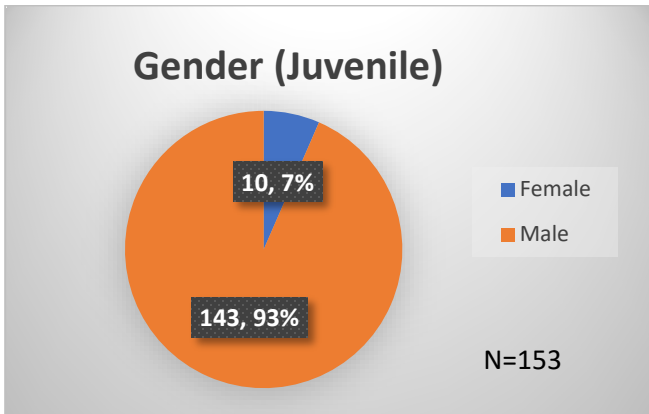

Daily Data Dashboard – January 8, 2024
Demographics for JTDC Population
Monday Morning Midnight Count

Total # of probation Involved youth¹: 1,335

¹ Probation Active: Any youth who is pending sentencing with an active social history, has been formally placed on probation or supervision with Cook County Juvenile Probation on the date of the report.

*Age, Gender and Race for Criminal Court population (N=1) is not represented in this report.

Daily Data Dashboard – January 8, 2024
Demographics for JTDC Population
Monday Morning Midnight Count

Data sources: cFive Supervisor – Probation Population and RMIS – JTDC Population