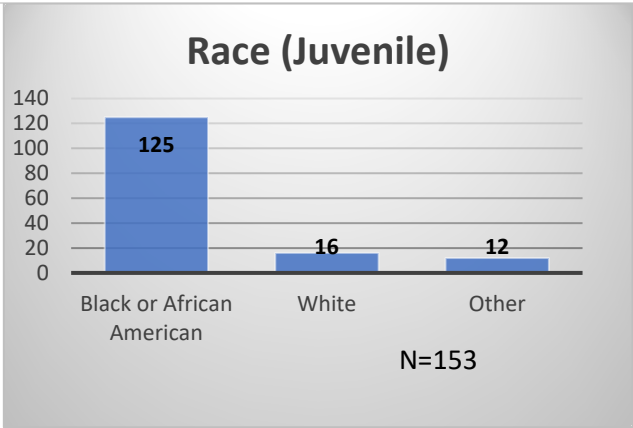

Daily Data Dashboard – January 8, 2024
Demographics for JTDC Population
Monday Morning Midnight Count

Total # of probation Involved youth¹: 1,335

¹ Probation Active: Any youth who is pending sentencing with an active social history, has been formally placed on probation or supervision with Cook County Juvenile Probation on the date of the report.

*Age, Gender and Race for Criminal Court population (N=1) is not represented in this report.

Daily Data Dashboard – January 8, 2024
Demographics for JTDC Population
Monday Morning Midnight Count

Data sources: cFive Supervisor – Probation Population and RMIS – JTDC Population