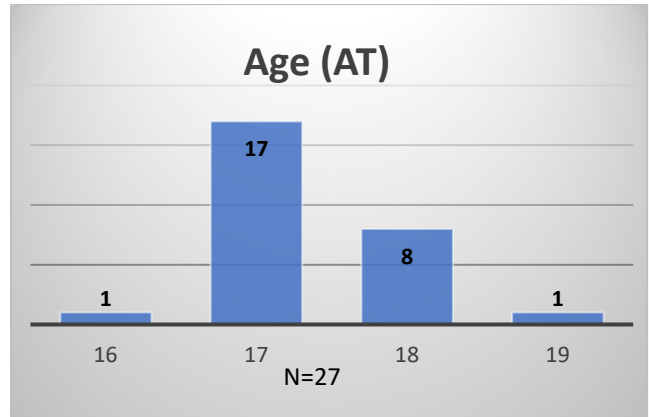

Daily Data Dashboard – January 8, 2024
Demographics for JTDC Population
Monday Morning Midnight Count

Total # of probation Involved youth¹: 1,335

¹ Probation Active: Any youth who is pending sentencing with an active social history, has been formally placed on probation or supervision with Cook County Juvenile Probation on the date of the report.

*Age, Gender and Race for Criminal Court population (N=1) is not represented in this report.

Daily Data Dashboard – January 8, 2024
Demographics for JTDC Population
Monday Morning Midnight Count

Data sources: cFive Supervisor – Probation Population and RMIS – JTDC Population