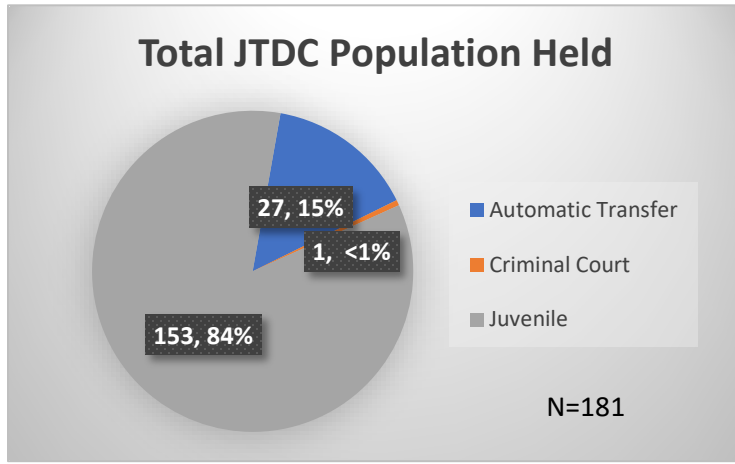

Daily Data Dashboard – January 8, 2024
Demographics for JTDC Population
Monday Morning Midnight Count

Total # of probation Involved youth¹: 1,335

¹ Probation Active: Any youth who is pending sentencing with an active social history, has been formally placed on probation or supervision with Cook County Juvenile Probation on the date of the report.

*Age, Gender and Race for Criminal Court population (N=1) is not represented in this report.

Daily Data Dashboard – January 8, 2024
Demographics for JTDC Population
Monday Morning Midnight Count

Data sources: cFive Supervisor – Probation Population and RMIS – JTDC Population