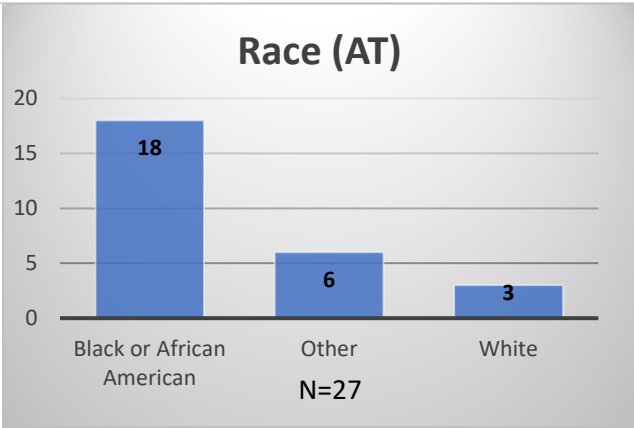

Daily Data Dashboard – January 8, 2024
Demographics for JTDC Population
Monday Morning Midnight Count

Total # of probation Involved youth¹: 1,335

¹ Probation Active: Any youth who is pending sentencing with an active social history, has been formally placed on probation or supervision with Cook County Juvenile Probation on the date of the report.

*Age, Gender and Race for Criminal Court population (N=1) is not represented in this report.

Daily Data Dashboard – January 8, 2024
Demographics for JTDC Population
Monday Morning Midnight Count

Data sources: cFive Supervisor – Probation Population and RMIS – JTDC Population